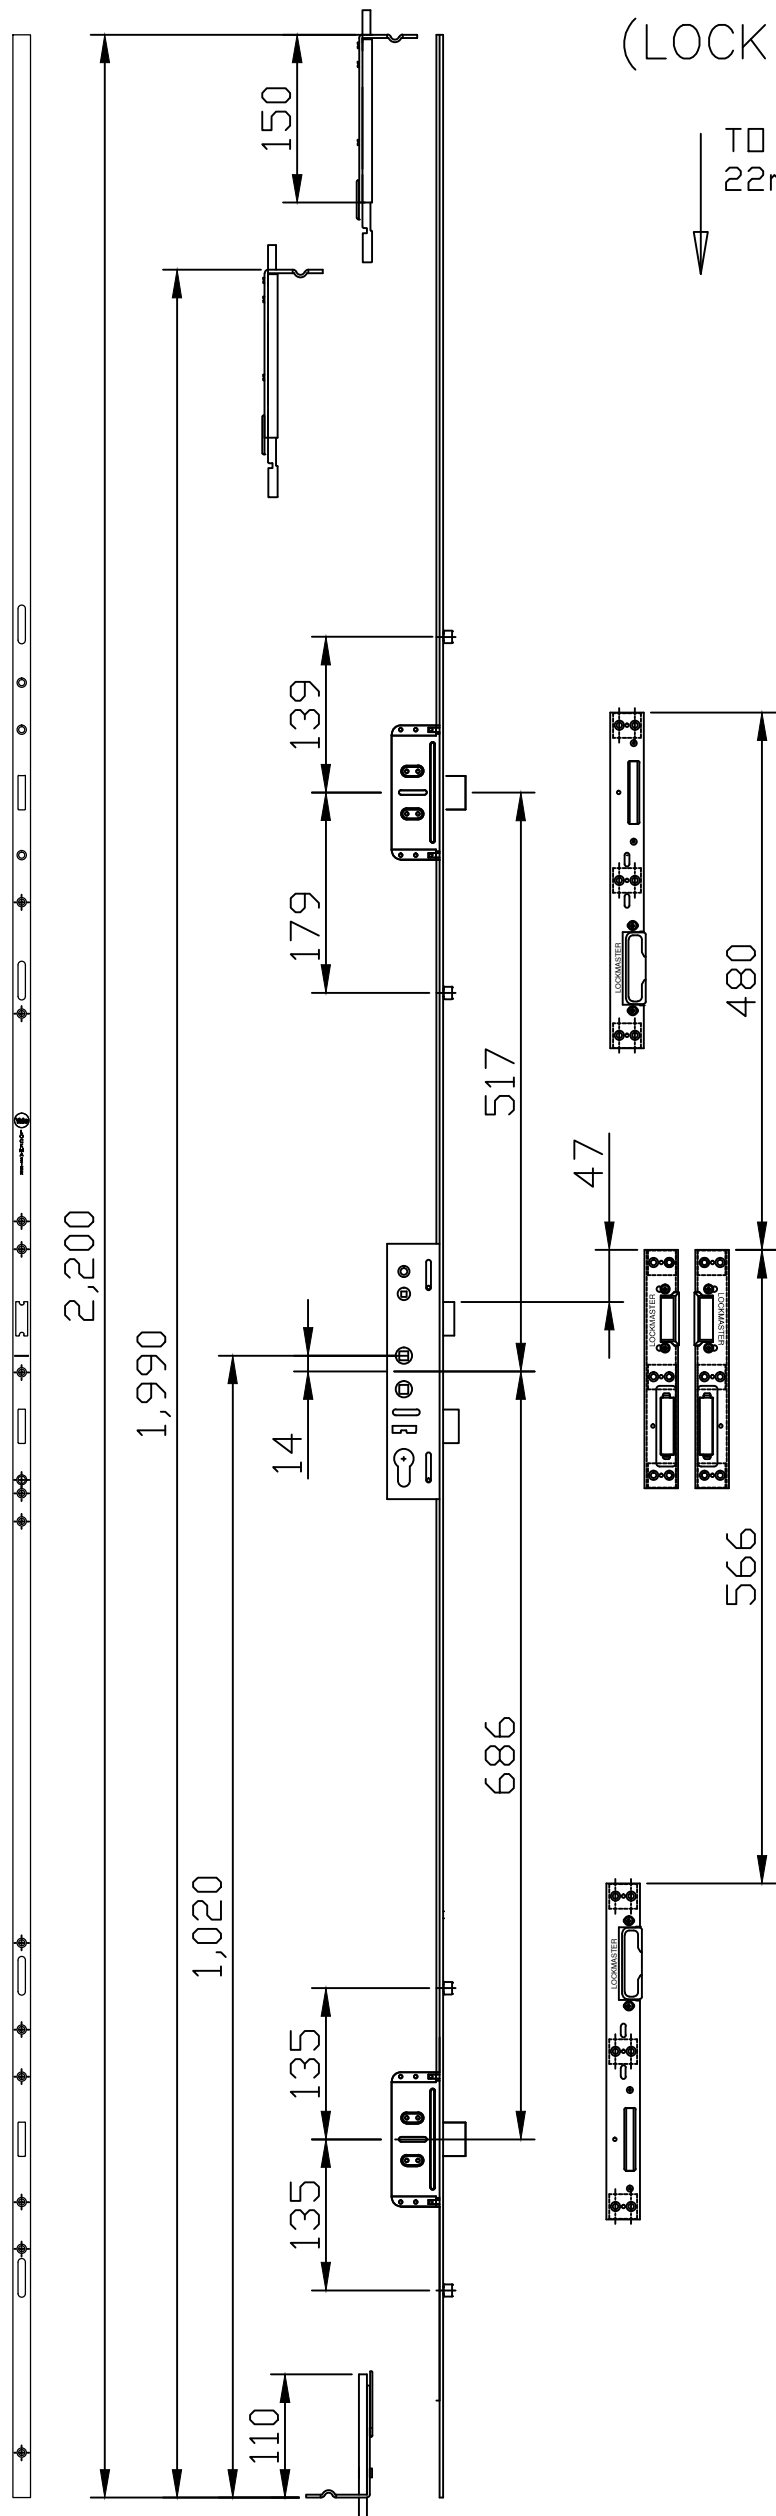

YALE LOCKMASTER  
PL277-19 EXTENDABLE DOOR LOCK  
3 DEADBOLT, 4 ROLLER LOCK

(LOCK SHOWN IN LOCKED POSITION)

YALE DWS CONTROLLED  
 QUALITY DEPT. ISSUE 3  
 10/10/2016 AK

	QTY.	PART NO.
ROLLER PIN	4	PL10-C031-19
ROLLER	4	PL10-C032-19
8mm FACEPLATE SCREW	1	PL10-C180-19
10mm FACEPLATE SCREW	6	PL10-C181-19
BOTTOM ROD	1	PL10-C774-19
BOTTOM ROD SERRATED	1	PL10-C775-19
16mm FACEPLATE	1	YL10-C772-19
TOP ROD	1	PL10-C773-19
TOP ROD SERRATED	1	PL10-C776-19
DEADBOLT CASE ASS. 20mm	2	PL10-SA50M5-19
DEADBOLT CENTRE CASE UNSPRUNG	1	PL10-SA130F

TECHNICAL DATA

35mm BACKSET  
 92mm/62mm CENTRES  
 48mm CASE DEPTH  
 FITTING DETAILS AVAILABLE

KEEPS SHOWN FOR  
 REFERENCE ONLY  
 ORDER SEPARATELY

CUSTOMER REF.	QTY.	PART NO.
HOOK & ROLLER KEEP	2	PLK42-19
CENTRE KEEP L.H.	1	PLK20-19
CENTRE KEEP R.H.	1	PLK21-19
SHOOTBOLT SET	1	PLSB88-19