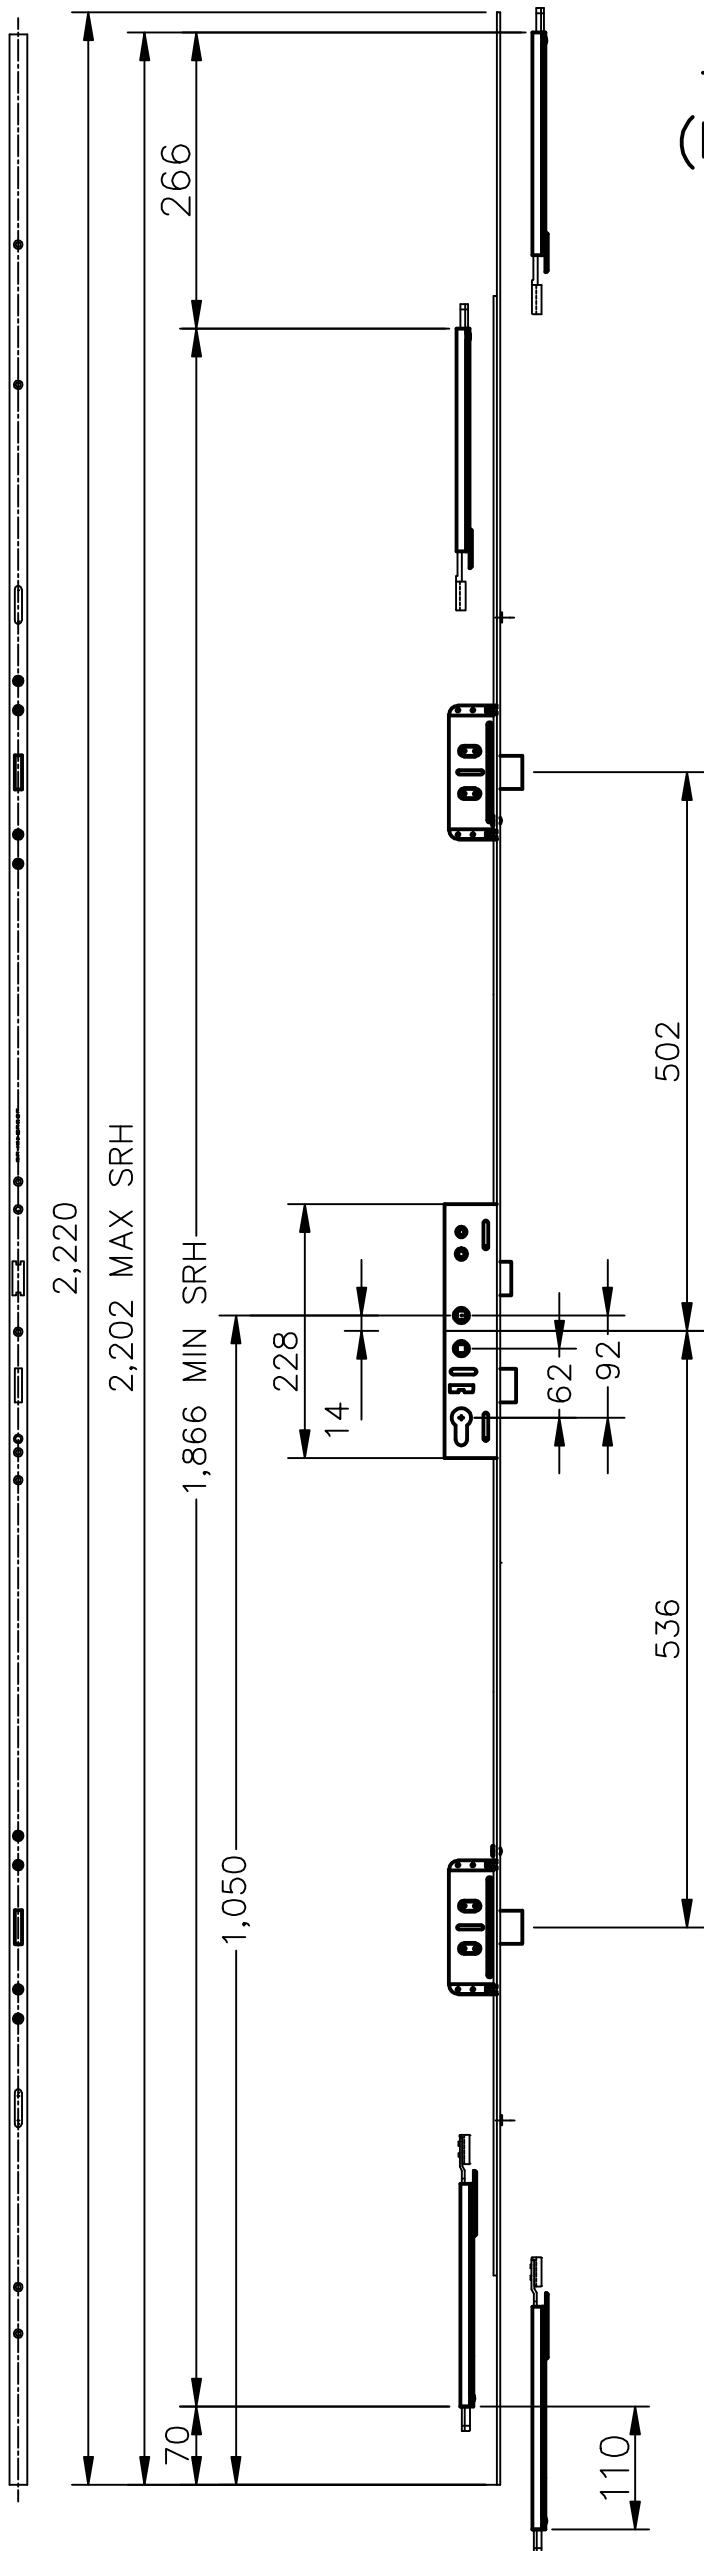

LOCKMASTER

PL79 - 92/62/35 DEADBOLT

NO ROLLER LOCK ASSEMBLY

(LOCK SHOWN IN LOCKED POSITION)

TO LOCK
22mm TRAVEL

	QTY.	PART NO.
1. DEADBOLT CASE ASS. 20mm	2	PL10-SA50
2. CENTRE UNIT FULL SPEC	1	PL10-SA33
3. ROLLER STUD	2	PL10-C008
4. TOP ROD	1	PL10-C133
5. BOTTOM ROD SERRATED	1	PL10-C144
6. BOTTOM ROD	1	PL10-C152
7. 8mm FACEPLATE SCREW	1	PL10-C180
8. 10mm FACEPLATE SCREW	6	PL10-C181
9. FACEPLATE	1	PL10-C264
10. TOP ROD SERRATED	1	PL10-C265

92/62mm CENTRES
35mm BACKSET
48mm CASE DEPTH
20mm DEADBOLT PROJECTION
FITTING DETAILS AVAILABLE

PL79

Paddock Fabrications Limited
Fryers Road, Bloxwich, Walsall,
West Midlands WS2 7NF.
TELEPHONE (01922) 711722
FAX (01922) 476021
Registered in England No 1388201