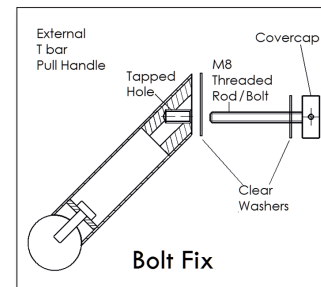

### Product Codes

Description	Product Code	Length	Centres	
			A	B
Inline T Bar Paired Handle	1TBH001	400mm	200	
Inline T Bar Paired Handle	1TBH002	600mm	400	
Inline T Bar Paired Handle	1TBH003	800mm	600	
Inline T Bar Paired Handle	1TBH004	1000mm	800	
Inline T Bar Paired Handle	1TBH005	1200mm	1000	
Inline T Bar Paired Handle	1TBH006	1500mm		
Inline T Bar Paired Handle	1TBH007	1800mm		
Inline T Bar Single Handle	2TBH001	400mm	200	
Inline T Bar Single Handle	2TBH002	600mm	400	
Inline T Bar Single Handle	2TBH003	800mm	600	
Inline T Bar Single Handle	2TBH004	1000mm	800	
Inline T Bar Single Handle	2TBH005	1200mm	1000	
Inline T Bar Single Handle	2TBH006	1500mm	650	650
Inline T Bar Single Handle	2TBH007	1800mm	800	800
Cranked T Bar Paired Handle	3TBH001	400mm	200	
Cranked T Bar Paired Handle	3TBH002	600mm	400	
Cranked T Bar Paired Handle	3TBH003	800mm	600	
Cranked T Bar Paired Handle	3TBH004	1000mm	800	
Cranked T Bar Paired Handle	3TBH005	1200mm	1000	
Cranked T Bar Paired Handle	3TBH006	1500mm	650	650
Cranked T Bar Paired Handle	3TBH007	1800mm	800	800
Cranked T Bar Single Handle	4TBH001	400mm	200	
Cranked T Bar Single Handle	4TBH002	600mm	400	
Cranked T Bar Single Handle	4TBH003	800mm	600	
Cranked T Bar Single Handle	4TBH004	1000mm	800	
Cranked T Bar Single Handle	4TBH005	1200mm	1000	
Cranked T Bar Single Handle	4TBH006	1500mm	650	650
Cranked T Bar Single Handle	4TBH007	1800mm	800	800

### Installation

In both versions always install M8 threaded bolt onto tapped hole.

Back to back version requires internal pull handle to be grub screwed onto the grommet.

\* Guarantee subject to correct installation and maintenance