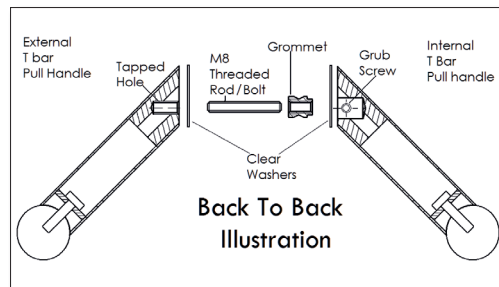

### Product Codes

Description	Product Code	Length	Centres	
			A	B
Inline T Bar Paired Handle	1TBH001	400mm	200	
Inline T Bar Paired Handle	1TBH002	600mm	400	
Inline T Bar Paired Handle	1TBH003	800mm	600	
Inline T Bar Paired Handle	1TBH004	1000mm	800	
Inline T Bar Paired Handle	1TBH005	1200mm	1000	
Inline T Bar Paired Handle	1TBH006	1500mm		
Inline T Bar Paired Handle	1TBH007	1800mm		
Inline T Bar Single Handle	2TBH001	400mm	200	
Inline T Bar Single Handle	2TBH002	600mm	400	
Inline T Bar Single Handle	2TBH003	800mm	600	
Inline T Bar Single Handle	2TBH004	1000mm	800	
Inline T Bar Single Handle	2TBH005	1200mm	1000	
Inline T Bar Single Handle	2TBH006	1500mm	650	650
Inline T Bar Single Handle	2TBH007	1800mm	800	800
Cranked T Bar Paired Handle	3TBH001	400mm	200	
Cranked T Bar Paired Handle	3TBH002	600mm	400	
Cranked T Bar Paired Handle	3TBH003	800mm	600	
Cranked T Bar Paired Handle	3TBH004	1000mm	800	
Cranked T Bar Paired Handle	3TBH005	1200mm	1000	
Cranked T Bar Paired Handle	3TBH006	1500mm	650	650
Cranked T Bar Paired Handle	3TBH007	1800mm	800	800
Cranked T Bar Single Handle	4TBH001	400mm	200	
Cranked T Bar Single Handle	4TBH002	600mm	400	
Cranked T Bar Single Handle	4TBH003	800mm	600	
Cranked T Bar Single Handle	4TBH004	1000mm	800	
Cranked T Bar Single Handle	4TBH005	1200mm	1000	
Cranked T Bar Single Handle	4TBH006	1500mm	650	650
Cranked T Bar Single Handle	4TBH007	1800mm	800	800

### Installation

In both versions always install M8 threaded bolt onto tapped hole.

Back to back version requires internal pull handle to be grub screwed onto the grommet.

\* Guarantee subject to correct installation and maintenance