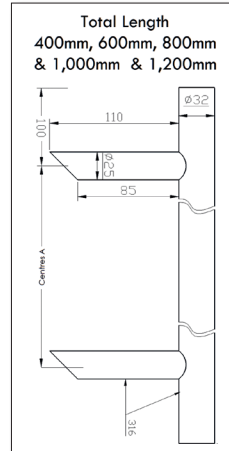

### Product Codes

Description	Product Code	Length	Centres	
			A	B
Inline T Bar Paired Handle	1TBH001	400mm	200	
Inline T Bar Paired Handle	1TBH002	600mm	400	
Inline T Bar Paired Handle	1TBH003	800mm	600	
Inline T Bar Paired Handle	1TBH004	1000mm	800	
Inline T Bar Paired Handle	1TBH005	1200mm	1000	
Inline T Bar Paired Handle	1TBH006	1500mm		
Inline T Bar Paired Handle	1TBH007	1800mm		
Inline T Bar Single Handle	2TBH001	400mm	200	
Inline T Bar Single Handle	2TBH002	600mm	400	
Inline T Bar Single Handle	2TBH003	800mm	600	
Inline T Bar Single Handle	2TBH004	1000mm	800	
Inline T Bar Single Handle	2TBH005	1200mm	1000	
Inline T Bar Single Handle	2TBH006	1500mm	650	650
Inline T Bar Single Handle	2TBH007	1800mm	800	800
Cranked T Bar Paired Handle	3TBH001	400mm	200	
Cranked T Bar Paired Handle	3TBH002	600mm	400	
Cranked T Bar Paired Handle	3TBH003	800mm	600	
Cranked T Bar Paired Handle	3TBH004	1000mm	800	
Cranked T Bar Paired Handle	3TBH005	1200mm	1000	
Cranked T Bar Paired Handle	3TBH006	1500mm	650	650
Cranked T Bar Paired Handle	3TBH007	1800mm	800	800
Cranked T Bar Single Handle	4TBH001	400mm	200	
Cranked T Bar Single Handle	4TBH002	600mm	400	
Cranked T Bar Single Handle	4TBH003	800mm	600	
Cranked T Bar Single Handle	4TBH004	1000mm	800	
Cranked T Bar Single Handle	4TBH005	1200mm	1000	
Cranked T Bar Single Handle	4TBH006	1500mm	650	650
Cranked T Bar Single Handle	4TBH007	1800mm	800	800