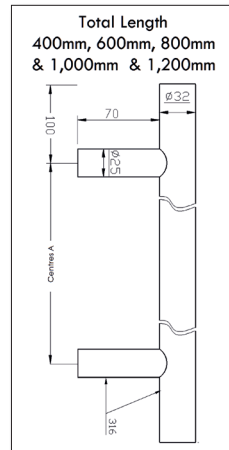

### Product Codes

Description	Product Code	Length	Centres	
			A	B
Inline T Bar Paired Handle	1TBH001	400mm	200	
Inline T Bar Paired Handle	1TBH002	600mm	400	
Inline T Bar Paired Handle	1TBH003	800mm	600	
Inline T Bar Paired Handle	1TBH004	1000mm	800	
Inline T Bar Paired Handle	1TBH005	1200mm	1000	
Inline T Bar Paired Handle	1TBH006	1500mm		
Inline T Bar Paired Handle	1TBH007	1800mm		
Inline T Bar Single Handle	2TBH001	400mm	200	
Inline T Bar Single Handle	2TBH002	600mm	400	
Inline T Bar Single Handle	2TBH003	800mm	600	
Inline T Bar Single Handle	2TBH004	1000mm	800	
Inline T Bar Single Handle	2TBH005	1200mm	1000	
Inline T Bar Single Handle	2TBH006	1500mm	650	650
Inline T Bar Single Handle	2TBH007	1800mm	800	800
Cranked T Bar Paired Handle	3TBH001	400mm	200	
Cranked T Bar Paired Handle	3TBH002	600mm	400	
Cranked T Bar Paired Handle	3TBH003	800mm	600	
Cranked T Bar Paired Handle	3TBH004	1000mm	800	
Cranked T Bar Paired Handle	3TBH005	1200mm	1000	
Cranked T Bar Paired Handle	3TBH006	1500mm	650	650
Cranked T Bar Paired Handle	3TBH007	1800mm	800	800
Cranked T Bar Single Handle	4TBH001	400mm	200	
Cranked T Bar Single Handle	4TBH002	600mm	400	
Cranked T Bar Single Handle	4TBH003	800mm	600	
Cranked T Bar Single Handle	4TBH004	1000mm	800	
Cranked T Bar Single Handle	4TBH005	1200mm	1000	
Cranked T Bar Single Handle	4TBH006	1500mm	650	650
Cranked T Bar Single Handle	4TBH007	1800mm	800	800