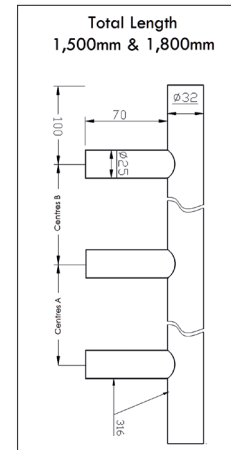

### Product Codes

Description	Product Code	Length	Centres	
			A	B
Inline T Bar Paired Handle	1TBH001	400mm	200	
Inline T Bar Paired Handle	1TBH002	600mm	400	
Inline T Bar Paired Handle	1TBH003	800mm	600	
Inline T Bar Paired Handle	1TBH004	1000mm	800	
Inline T Bar Paired Handle	1TBH005	1200mm	1000	
Inline T Bar Paired Handle	1TBH006	1500mm		
Inline T Bar Paired Handle	1TBH007	1800mm		
Inline T Bar Single Handle	2TBH001	400mm	200	
Inline T Bar Single Handle	2TBH002	600mm	400	
Inline T Bar Single Handle	2TBH003	800mm	600	
Inline T Bar Single Handle	2TBH004	1000mm	800	
Inline T Bar Single Handle	2TBH005	1200mm	1000	
Inline T Bar Single Handle	2TBH006	1500mm	650	650
Inline T Bar Single Handle	2TBH007	1800mm	800	800
Cranked T Bar Paired Handle	3TBH001	400mm	200	
Cranked T Bar Paired Handle	3TBH002	600mm	400	
Cranked T Bar Paired Handle	3TBH003	800mm	600	
Cranked T Bar Paired Handle	3TBH004	1000mm	800	
Cranked T Bar Paired Handle	3TBH005	1200mm	1000	
Cranked T Bar Paired Handle	3TBH006	1500mm	650	650
Cranked T Bar Paired Handle	3TBH007	1800mm	800	800
Cranked T Bar Single Handle	4TBH001	400mm	200	
Cranked T Bar Single Handle	4TBH002	600mm	400	
Cranked T Bar Single Handle	4TBH003	800mm	600	
Cranked T Bar Single Handle	4TBH004	1000mm	800	
Cranked T Bar Single Handle	4TBH005	1200mm	1000	
Cranked T Bar Single Handle	4TBH006	1500mm	650	650
Cranked T Bar Single Handle	4TBH007	1800mm	800	800