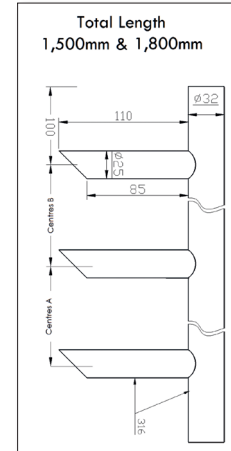

### Product Codes

Description	Product Code	Length	Centres	
			A	B
Inline T Bar Paired Handle	1TBH001	400mm	200	
Inline T Bar Paired Handle	1TBH002	600mm	400	
Inline T Bar Paired Handle	1TBH003	800mm	600	
Inline T Bar Paired Handle	1TBH004	1000mm	800	
Inline T Bar Paired Handle	1TBH005	1200mm	1000	
Inline T Bar Paired Handle	1TBH006	1500mm		
Inline T Bar Paired Handle	1TBH007	1800mm		
Inline T Bar Single Handle	2TBH001	400mm	200	
Inline T Bar Single Handle	2TBH002	600mm	400	
Inline T Bar Single Handle	2TBH003	800mm	600	
Inline T Bar Single Handle	2TBH004	1000mm	800	
Inline T Bar Single Handle	2TBH005	1200mm	1000	
Inline T Bar Single Handle	2TBH006	1500mm	650	650
Inline T Bar Single Handle	2TBH007	1800mm	800	800
Cranked T Bar Paired Handle	3TBH001	400mm	200	
Cranked T Bar Paired Handle	3TBH002	600mm	400	
Cranked T Bar Paired Handle	3TBH003	800mm	600	
Cranked T Bar Paired Handle	3TBH004	1000mm	800	
Cranked T Bar Paired Handle	3TBH005	1200mm	1000	
Cranked T Bar Paired Handle	3TBH006	1500mm	650	650
Cranked T Bar Paired Handle	3TBH007	1800mm	800	800
Cranked T Bar Single Handle	4TBH001	400mm	200	
Cranked T Bar Single Handle	4TBH002	600mm	400	
Cranked T Bar Single Handle	4TBH003	800mm	600	
Cranked T Bar Single Handle	4TBH004	1000mm	800	
Cranked T Bar Single Handle	4TBH005	1200mm	1000	
Cranked T Bar Single Handle	4TBH006	1500mm	650	650
Cranked T Bar Single Handle	4TBH007	1800mm	800	800