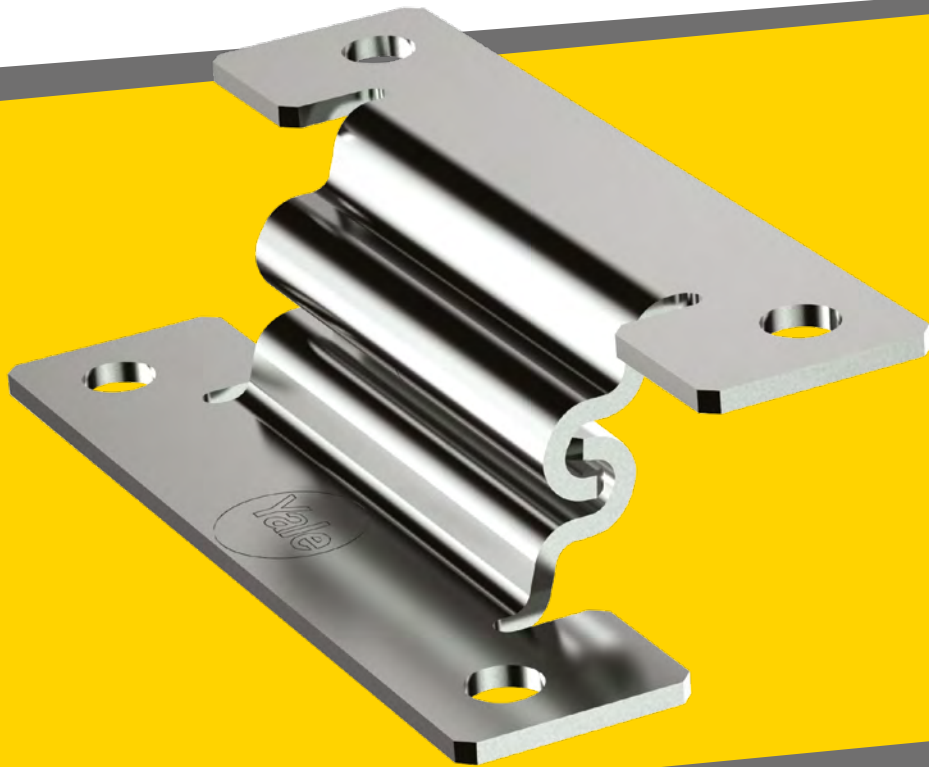

Yale Excluder

The Ancillary Security Device from the UK's most trusted lock manufacturer.

The Yale Excluder provides a secure solution for windows, including those offering egress without affecting the opening and closing performance of the hinge.

This easy to fit and unobtrusive device is suitable for several cavity sizes with no maintenance upkeep required.

Visibly effective the Yale Excluder redefines expectations of performance and delivers additional benefits to fabricators, installers and consumers, whilst still delivering the peace of mind expected from the world's favourite lock company.

- Designed to achieve PAS 24
- 10 year mechanical guarantee
- Lifetime Security Guarantee*
- Made in Britain

The world's favourite lock since 1843

Note: part number ASD-ST2 illustrated

Features

- A secure solution for windows, including those offering egress without affecting the opening and closing performance of the hinge
- Visibly effective yet unobtrusive
- Variants available to suit cavity sizes from 13mm to 18mm
- Easy to fit - no routing required
- No maintenance required
- Pressed steel plated
- Yale branded
- 1 set of 4 required per vent