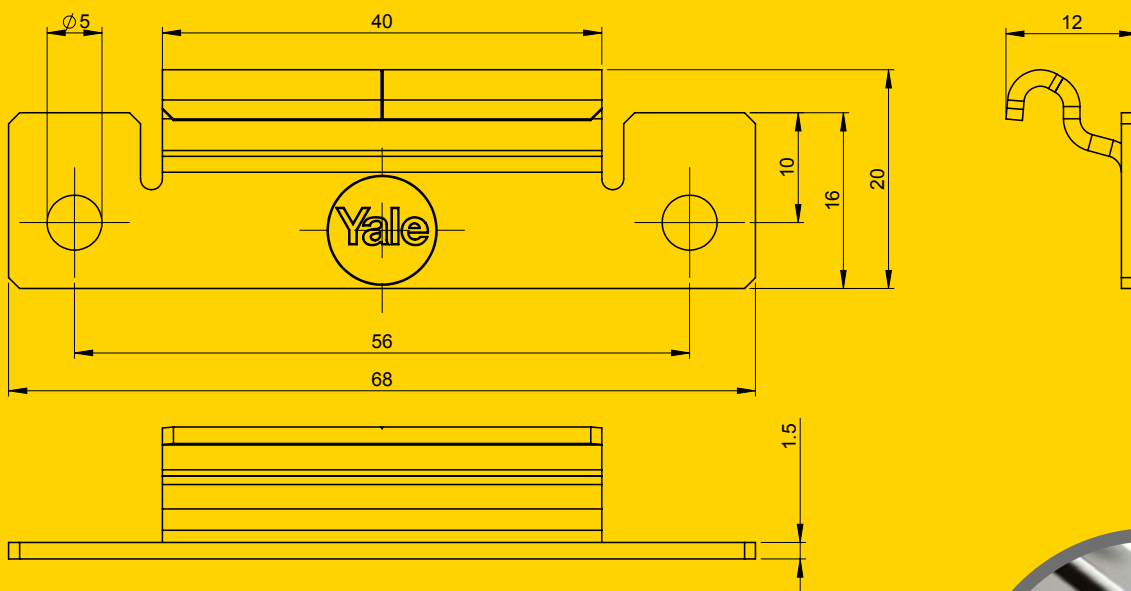

This easy to fit and unobtrusive device is suitable for several cavity sizes with no maintenance upkeep required.

Visibly effective the Yale Excluder redefines expectations of performance and delivers additional benefits to fabricators, installers and consumers, whilst still delivering the peace of mind expected from the world's favourite lock company.

- Designed to achieve PAS 24
- 10 year mechanical guarantee
- Lifetime Security Guarantee*
- Made in Britain

The world's favourite lock since 1843

Note: part number ASD-ST2 illustrated

Features

- A secure solution for windows, including those offering egress without affecting the opening and closing performance of the hinge
- Visibly effective yet unobtrusive
- Variants available to suit cavity sizes from 13mm to 18mm
- Easy to fit - no routing required
- No maintenance required
- Pressed steel plated
- Yale branded
- 1 set of 4 required per vent